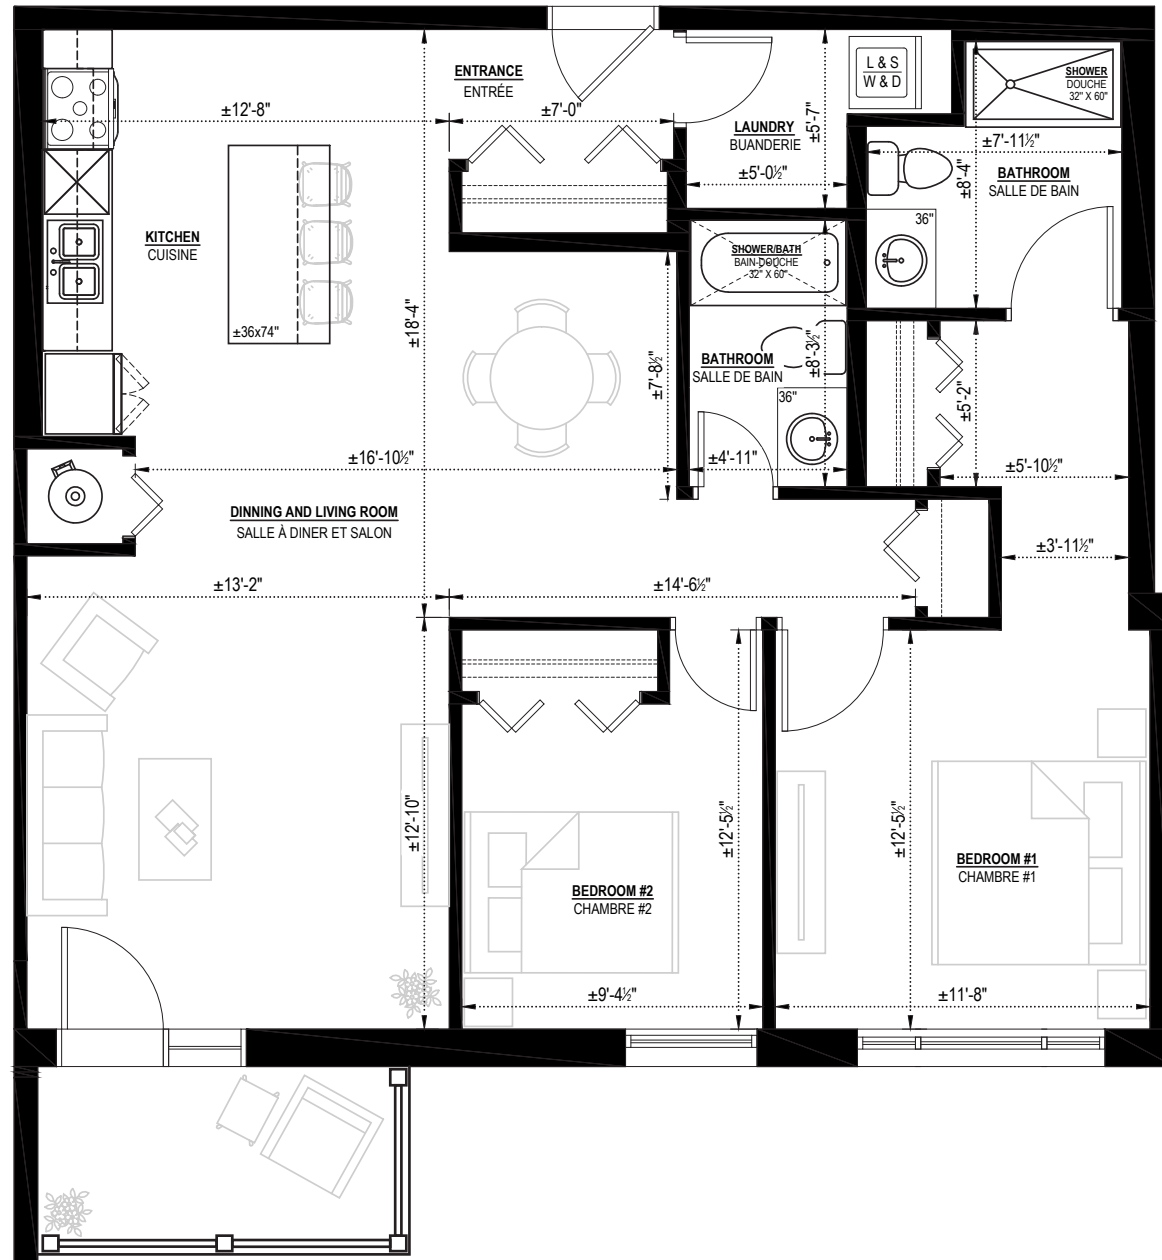

UNIT 101

70 VIEUX-SILO ST.

APARTMENT SURFACE AREA

1,157 ft<sup>2</sup>

BALCONY AREA

67 ft<sup>2</sup>

TOTAL SURFACE AREA

1,224 ft<sup>2</sup>