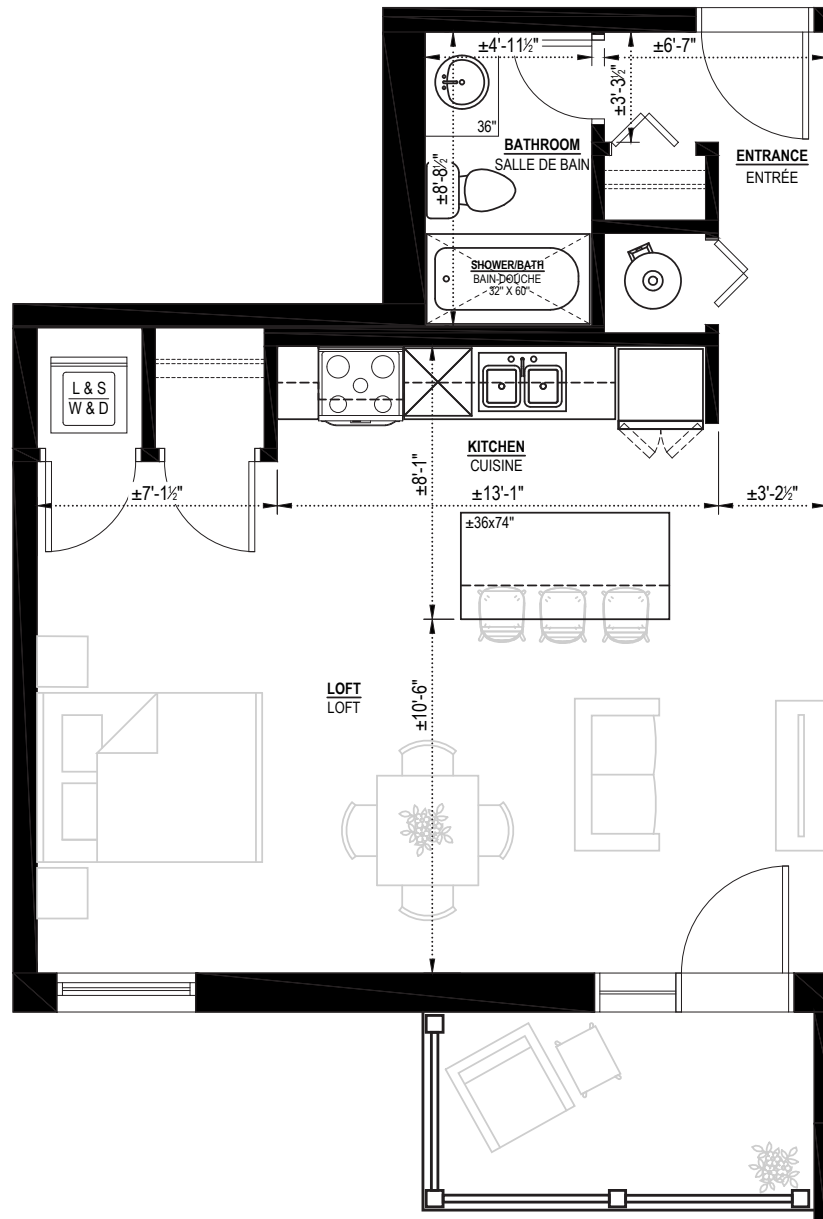

UNIT 102

70 VIEUX-SILO ST.

APARTMENT SURFACE AREA

601 ft²

BALCONY AREA

67 ft²

TOTAL SURFACE AREA

668 ft²