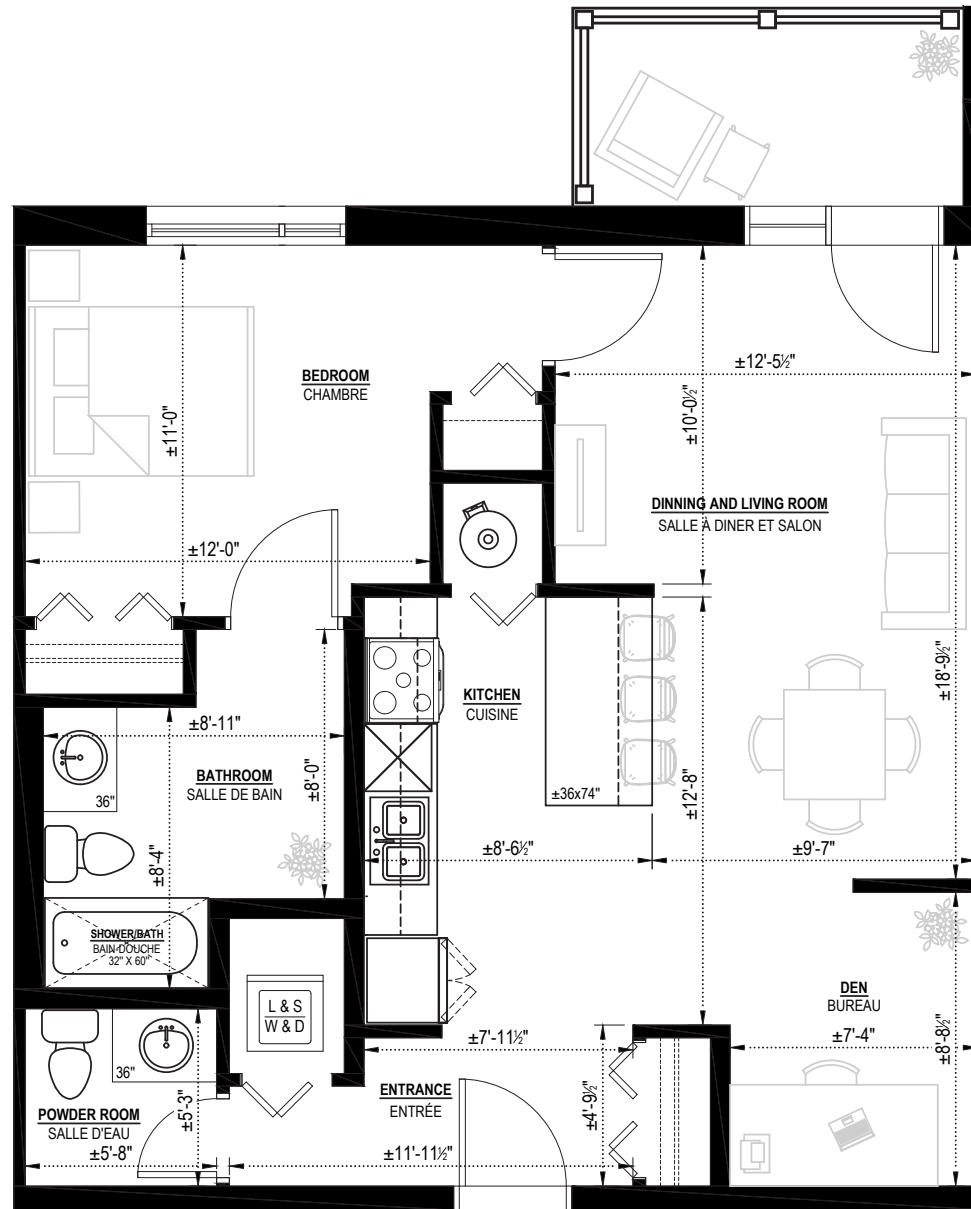

UNIT 105

70 VIEUX-SILO ST.

APARTMENT SURFACE AREA

841 ft²

BALCONY AREA

70 ft²

TOTAL SURFACE AREA

911 ft²