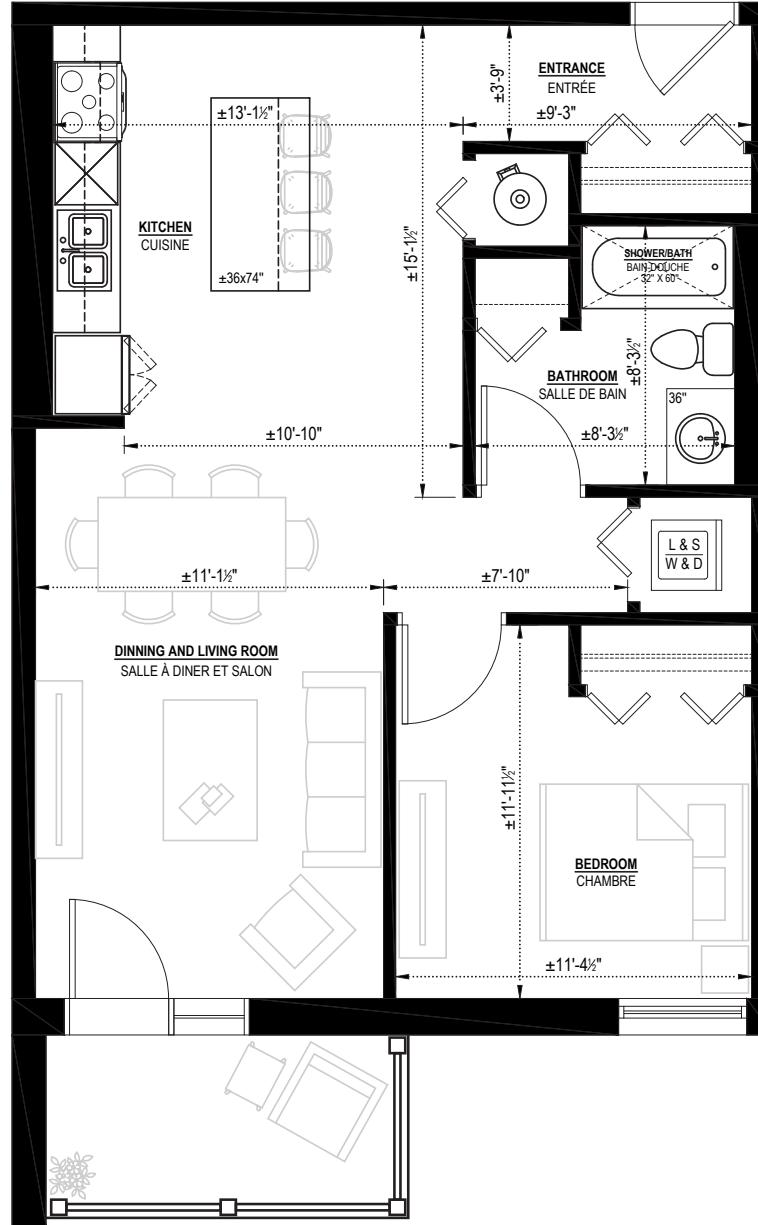

UNIT 201

70 VIEUX-SILO ST.

APARTMENT SURFACE AREA

764 ft²

BALCONY AREA

67 ft²

TOTAL SURFACE AREA

831 ft²