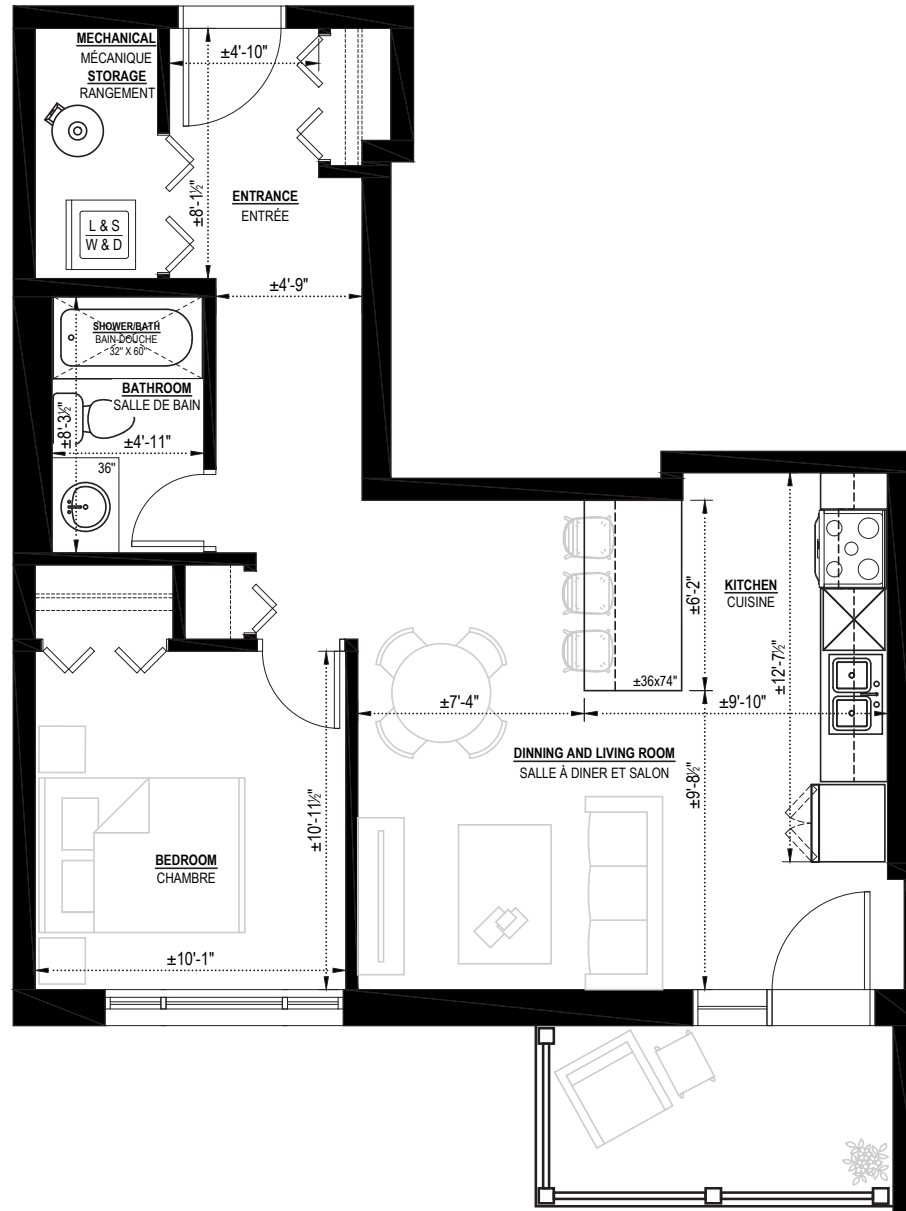

UNIT 410

70 VIEUX-SILO ST.

APARTMENT SURFACE AREA

685 ft<sup>2</sup>

BALCONY AREA

67 ft<sup>2</sup>

TOTAL SURFACE AREA

752 ft<sup>2</sup>