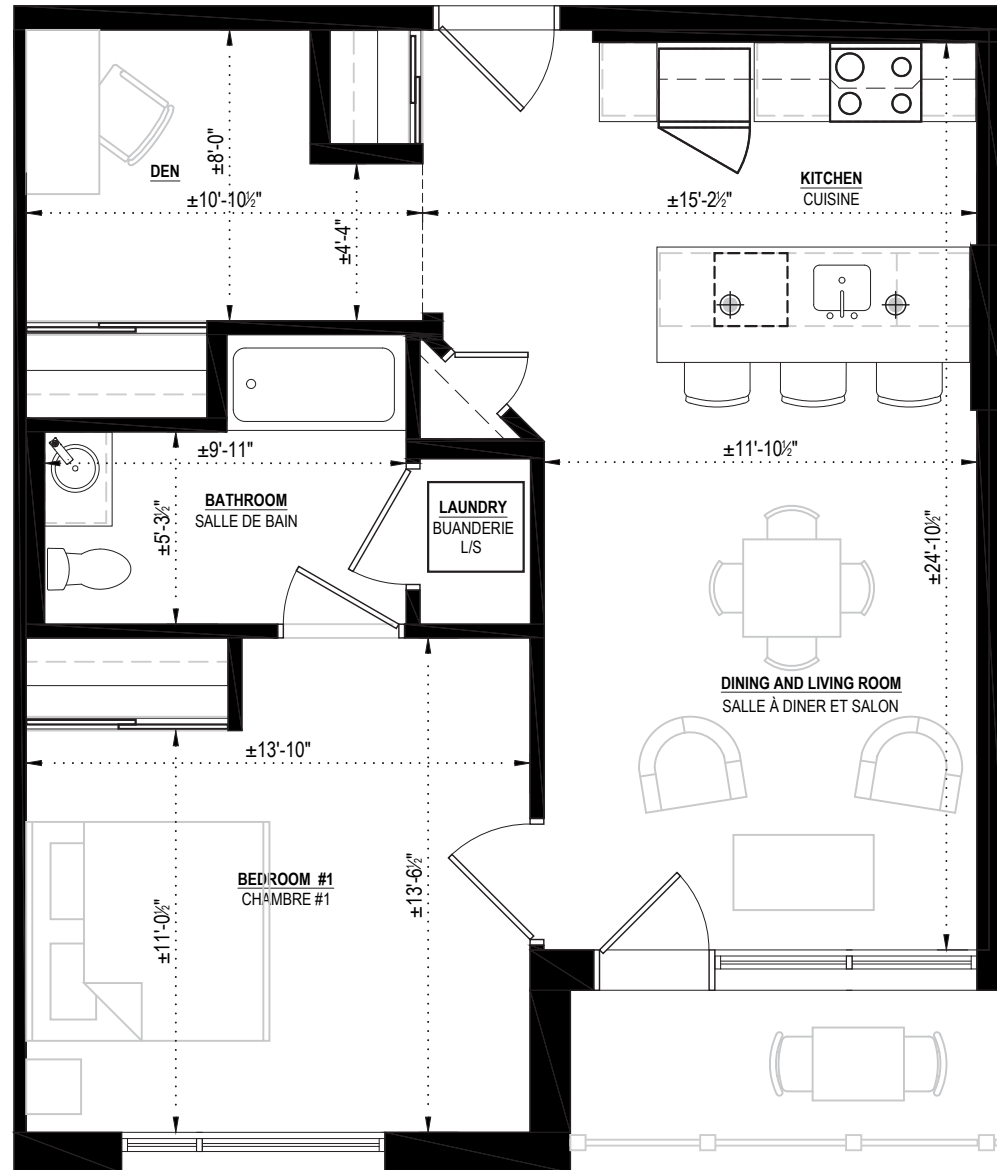

UNIT 105

FLOOR 1

1 BEDROOM + DEN

APARTMENT AREA

792 ft²

BALCONY AREA

60 ft²

TOTAL AREA

852 ft²

All dimensions are approximate. Landric Homes reserves the right to modify, remove or replace certain aspects without notice.

Version: 10/04/24

For more information: (613) 203-6520

lavlan.com