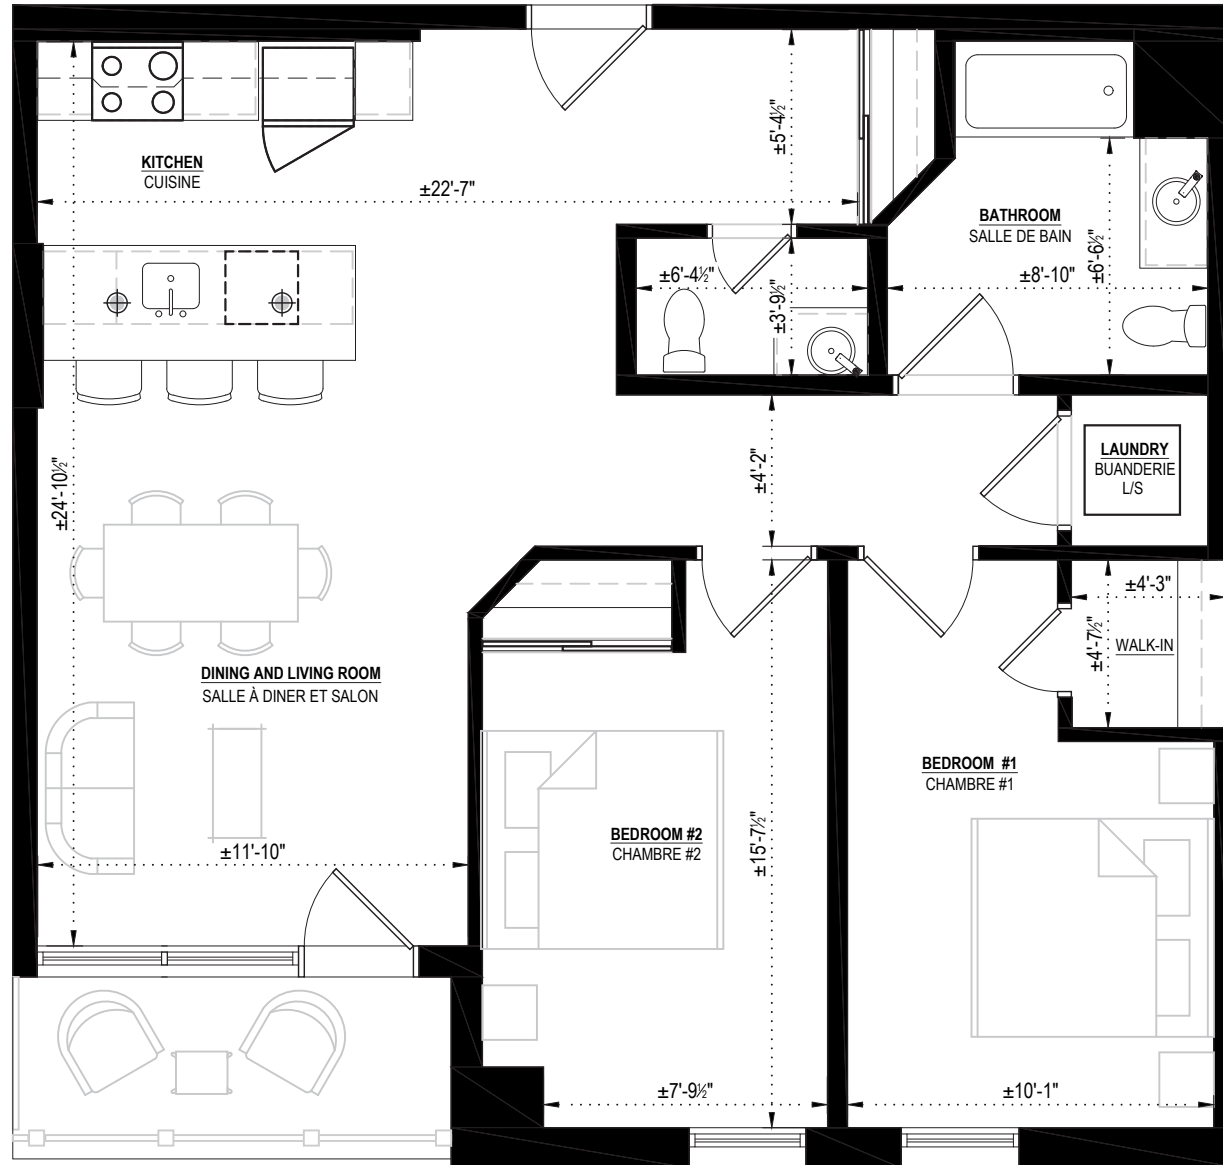

UNIT 206

FLOOR 2

2 BEDROOMS

APARTMENT AREA

1,005 ft²

BALCONY AREA

60 ft²

TOTAL AREA

1,065 ft²

All dimensions are approximate. Landric Homes reserves the right to modify, remove or replace certain aspects without notice.

Version: 10/04/24

For more information: (613) 203-6520

lavlan.com